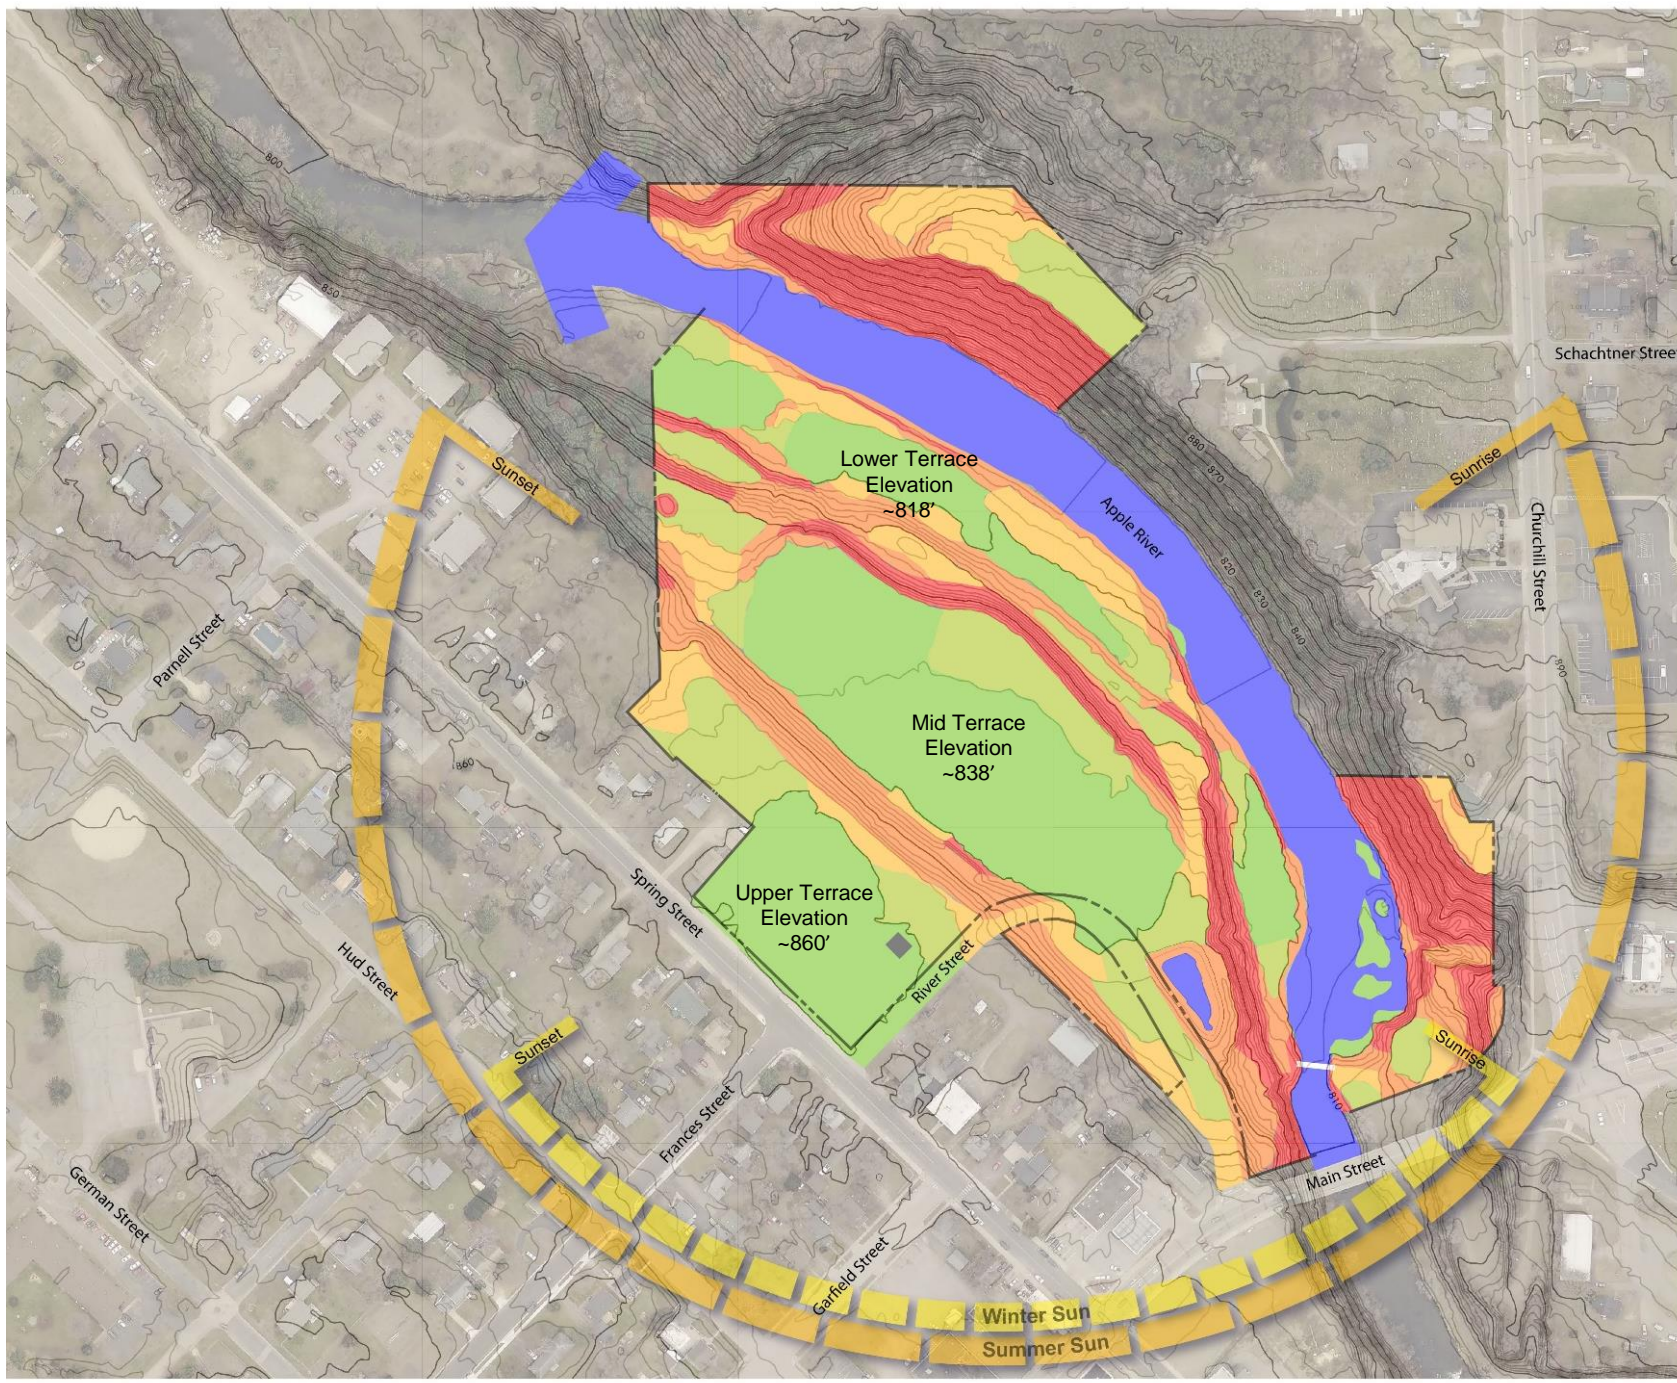

The final Master Plan will include a report that will show phasing of improvements and related cost of construction. The phasing diagram will document how existing uses may be built around in order to provide adequate planning for their relocation. Programing of Village Park may also enhance the overall Somerset Park System to be better utilized as a whole serving community events more efficient and effectively.

Village Park

Somerset, Wisconsin

Village Park

Somerset, Wisconsin

- Softball Field
- Lower Terrace Parking Area
- Baseball Field
- Upper Terrace Parking Lot
- Mid Terrace Parking Area
- Restroom Building
- Path to Bridge
- Small Pond
- Pebble Tubing Beach
- Pedestrian Bridge

EXISTING SITE

SCALE
0 50' 100' 200'

Village Park

Somerset, Wisconsin

LEGEND

- 0 - 5% SLOPES
- 5% - 10% SLOPES
- 10% - 15% SLOPES
- 15% - 20% SLOPES
- > 20% SLOPES
- WATER

- 10 Foot Contours Intervals
- 2 Foot Contours Intervals