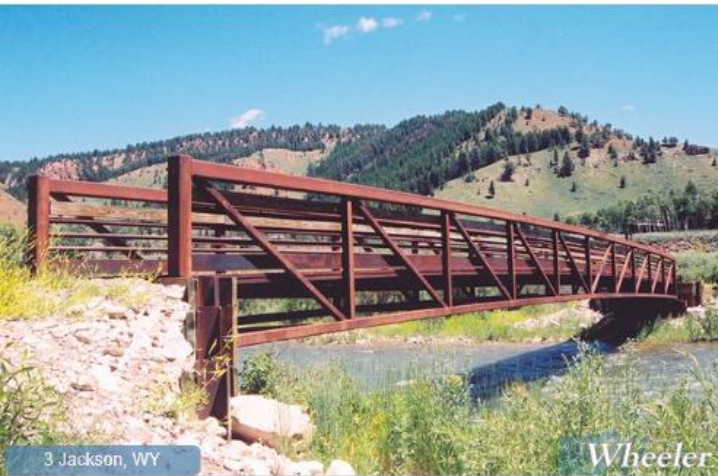

Hillside Play

Small Splash Pad

Faux Rock Climbing Wall

Benches

Fishing Piers or Steps

Future Connect to the North

Bridges

Village Park
Somerset, Wisconsin

Continental® Pedestrian Truss Styles*

*Custom styling is available to make your project a reality (e.g. skywalks, cable-stayed bridges).

Village Park

Somerset, Wisconsin

LEGEND

- Grass/Ground
- Water/Pond/Detention
- Road/Parking
- Playgrounds - Hillside and Surface
- Splash Pad
- Buildings/Shelters
- Boardwalks/Bridges/Piers
- Trails
- Boater's Pebble Beach
- Existing Trees
- Proposed Trees
- Mile Loop Markers
- Park Boundary